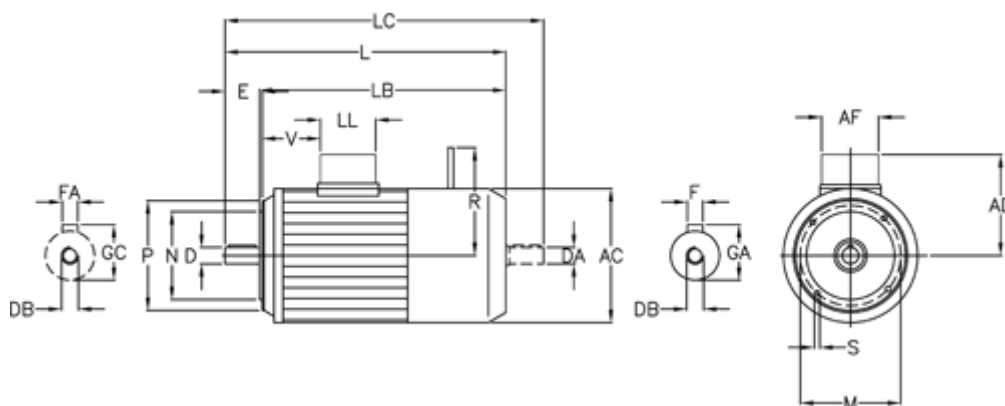

Data Sheet

Article number: 250254154061751

Description: Bonfiglioli brake motor BE71A-4-FA3.5 0.25KW
1400 rpm 3x230/400v 50HZ IE2 AC brake IP55 3.5 B14R stainless steel

Measures

A/F = 74	EA = 14	LL = 80
AC = 138	F = 5	M = 85
AD = 108	FA = 5	N = 70
D = 14	GA = 16.0	P = 105
DA = M5	GC = 16.0	R = 124
DB = M5	L = 310	S = M6
DB1 = M5	LB = 280	T = 2.5
E = 30	LC = 342	V = 68